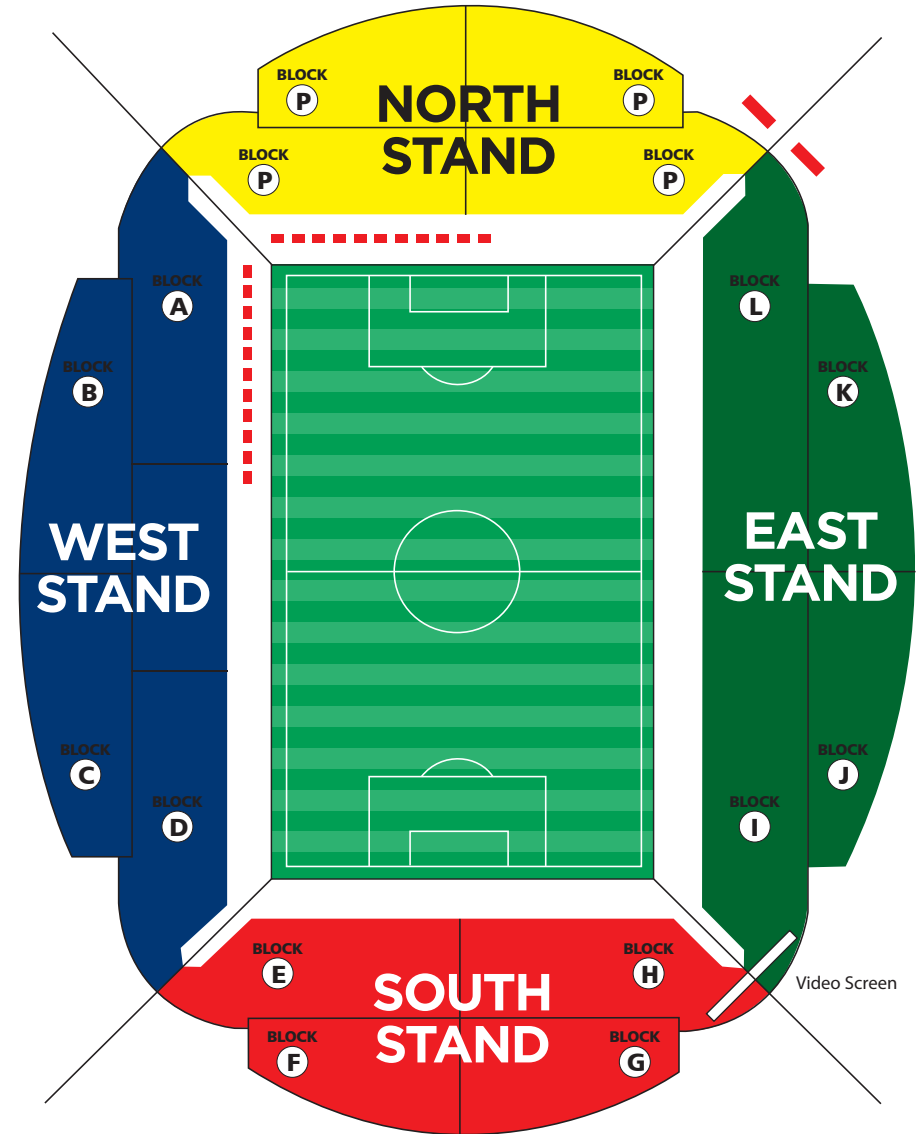

Bolton Wanderers Football Club Stadium Guide.

NORTH STAND

Family Stand - Upper Tier

- CAR PARK B & C

EAST STAND NAT LOFTHOUSE

- Lion of Vienna Suite
- Hall of Fame Suite
- East Stand Boxes
- Premier Suite

PREMIER SUITE ENTRANCE 1
TOWER ENTRANCE
PREMIER SUITE ENTRANCE 2

BOLTON CENTRAL
Everything Wanderers

Club Superstore • Promotions
Ticket Sales

FRANKING SENSE® SOUTH STAND

- Bolton Whites Hotel & Events
- Reflections Restaurant
- South Stand Boxes

- CAR PARK A
- HOTEL ENTRANCE

BOLTON
WHITES
HOTEL & EVENTS

WEST STAND

- Platinum Suite
- Wanderers Suite
- West Stand Boxes
- Chairman's Suite
- Macron Suite
- Roy Hartle Suite

- MAIN ENTRANCE
- PLAYERS ENTRANCE

BWFC
MAIN RECEPTION.
WEST STAND VIP COLLECTIONS.

Disabled facilities illustrated by dotted red line

University of Bolton Stadium is a non smoking venue